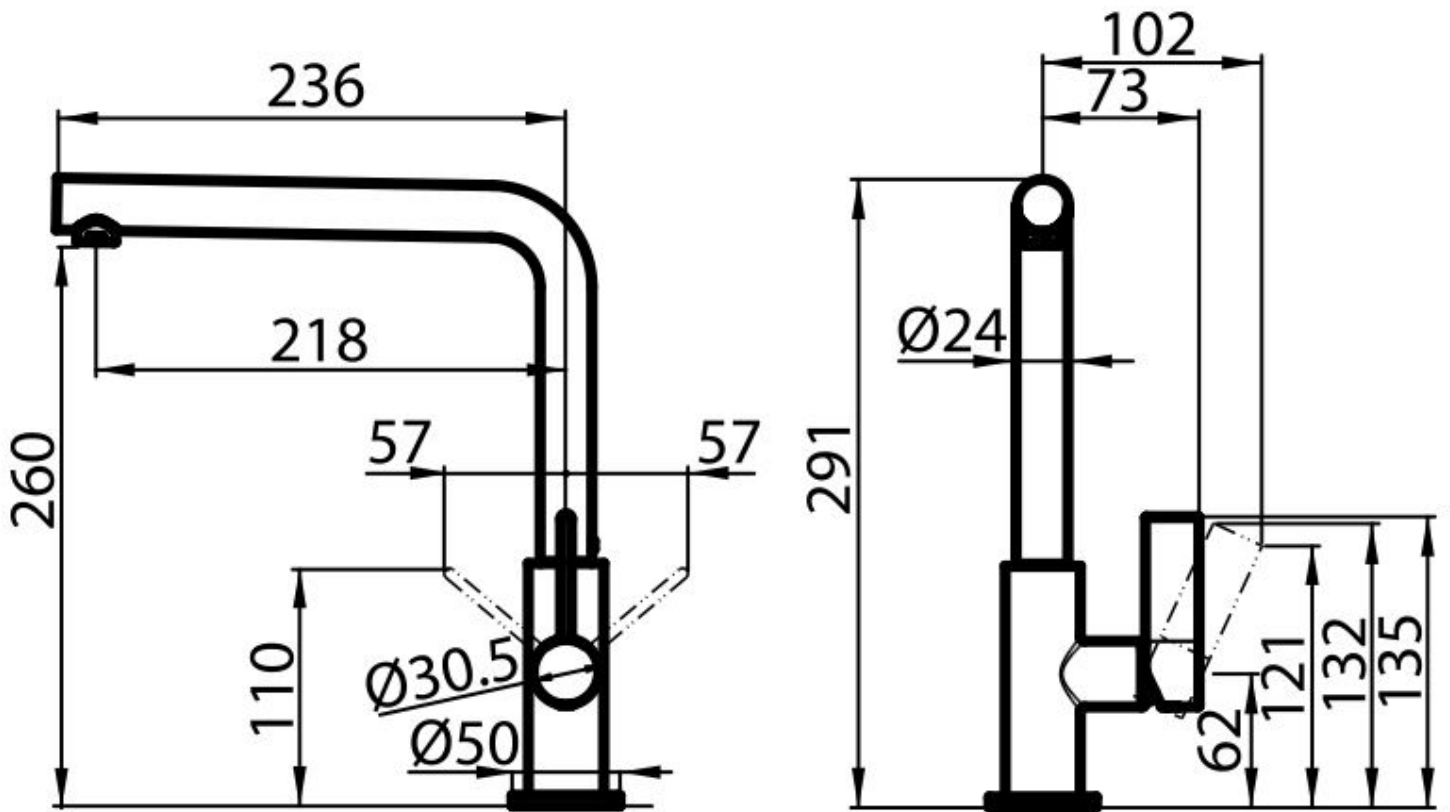

VERONA PLUS GUN METAL

Mixer Taps

Code: R498 S56

DETAILS

Mixer type Single lever mixer tap with rotating barrel and extractable shower head.

Texture Chromed

Coloring Gun Metal

Finish PVD

Material Brass

Rotating angle 360°

Strengthening plate ø50mm

Cartridge With ceramic discs

Mixer hole ø35mm

Rear encumbrance 35mm

Max worktop thickness 40mm

FEATURES

Extractable head The head of the tap is extractable, in order to easily reach any area of the sink.

Strenghtening plate Foster's mixer taps are equipped with the strenghtening plate that offers perfect stability on any sink.

Rotating angle All the taps have a wide angle of rotation. Some models even permit a full 360° rotation.

TECHNICAL DATA

GALLERY